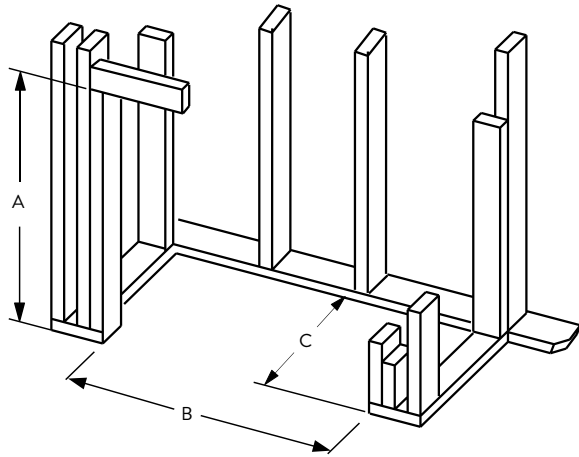

Ivory Split Brick Herringbone

Warm Red Split Brick Herringbone

Bronze

Ebony

Pewter

FLAT WALL FRAMING SPECIFICATIONS

PLANTATION 48

A	76-3/8" with hearth spacers	71-1/2" with no spacers
B	60-7/8"	
C	31-5/8"	

CORNER FRAMING SPECIFICATIONS

PLANTATION 48

D	107-5/16"
E	78-7/8"

IMPORTANT NOTES:

As with any heating appliance, fireplace or stove, this appliance is extremely hot during operation. Read and understand all operating instructions before using this appliance. For further information, consult your dealer. Local conditions, such as elevation, wind, vent configuration and choice of fuel will affect overall appearance of the fire and heating performance. Performance can also vary with home design and insulation, climate, condition and type of fuel used, appliance location, burn rate, accessories chosen, chimney installation and how the appliance is operated.