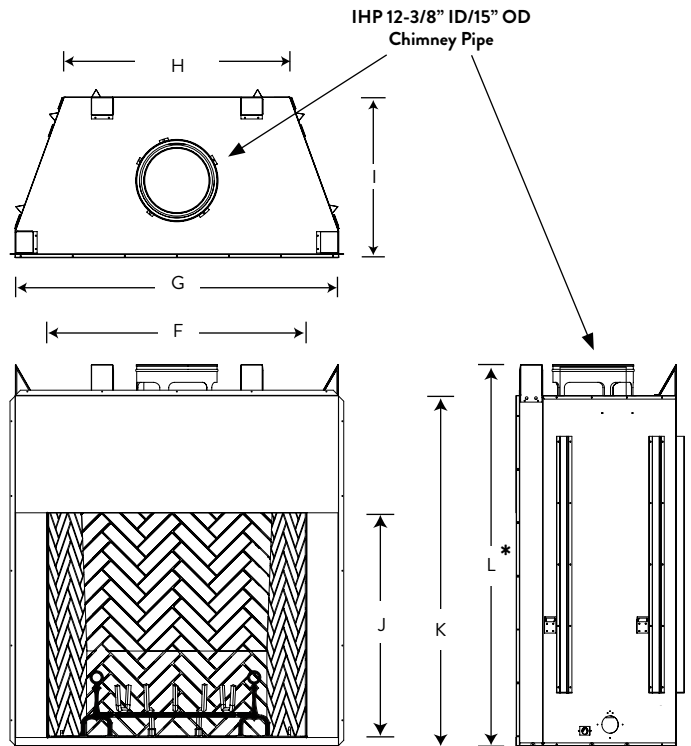

Ivory Split Brick Herringbone

Warm Red Split Brick Herringbone

Bronze

Ebony

Pewter

FLAT WALL FRAMING SPECIFICATIONS

PLANTATION 48

A	76-3/8" with hearth spacers	71-1/2" with no spacers
B	60-7/8"	
C	31-5/8"	

CORNER FRAMING SPECIFICATIONS

PLANTATION 48

D	107-5/16"
E	78-7/8"

IMPORTANT NOTES:

As with any heating appliance, fireplace or stove, this appliance is extremely hot during operation. Read and understand all operating instructions before using this appliance. For further information, consult your dealer. Local conditions, such as elevation, wind, vent configuration and choice of fuel will affect overall appearance of the fire and heating performance. Performance can also vary with home design and insulation, climate, condition and type of fuel used, appliance location, burn rate, accessories chosen, chimney installation and how the appliance is operated.

APPLIANCE SPECIFICATIONS

PLANTATION 48

F	48"
G	60-5/8"
H	42-3/8"
I	30"
J	42"
K	65-3/4"
L	71-1/2" * Add 4-3/4" for hearth spacer on combustible floors

astria
FIREPLACES®

© 2017 Innovative Hearth Products

785350M 01/17