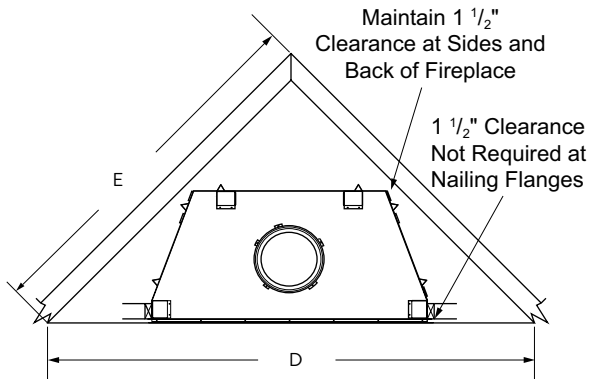

Ivory Split Brick Herringbone

Warm Red Split Brick Herringbone

Bronze

Ebony

Pewter

FLAT WALL FRAMING SPECIFICATIONS

PLANTATION 48

A	76-3/8" with hearth spacers	71-1/2" with no spacers
B	60-7/8"	
C	31-5/8"	

CORNER FRAMING SPECIFICATIONS

PLANTATION 48

D	107-5/16"
E	78-7/8"

IMPORTANT NOTES:

As with any heating appliance, fireplace or stove, this appliance is extremely hot during operation. Read and understand all operating instructions before using this appliance. For further information, consult your dealer. Local conditions, such as elevation, wind, vent configuration and choice of fuel will affect overall appearance of the fire and heating performance. Performance can also vary with home design and insulation, climate, condition and type of fuel used, appliance location, burn rate, accessories chosen, chimney installation and how the appliance is operated.