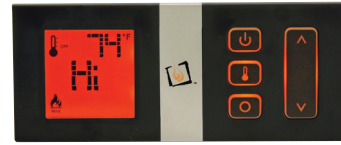

Wired Wall Timer

The wired wall timer allows you to set the shut off time of your fireplace in 30 minute increments with a two hour maximum time limit.

Ember-Glo™

Ember-Glo™ combines adjustable halogen under-lighting with colored glass and embers to provide an amazingly realistic ember bed effect. ON/OFF and brightness are controlled manually with a rheostat dial.

Standard Features Deluxe Models

Includes a combination of incredible exclusive features.

- Continuous Pilot or GreenSmart® Ignition Modes
- Choice of Two 10 Piece High Definition Log Sets (Oak or Birch)
- 110 V Power Required, Built-in Automatic Battery Backup
- Ember-Glo™ Halogen Under-lit Accent Lighting
- All Functions Are Controlled From the GreenSmart® Remote
- 180 CFM Variable Speed Convection Fan

Standard GreenSmart® Multi-Function Wireless Thermostat Remote Control

- Thermostat and Smart Thermostat Modes
- Flame Adjustment (6 Levels)
- Change Between GreenSmart® and Continuous Pilot Modes
- Fan Operation
- Ember-Glo™ ON/OFF
- Comfort Control™ ON/OFF