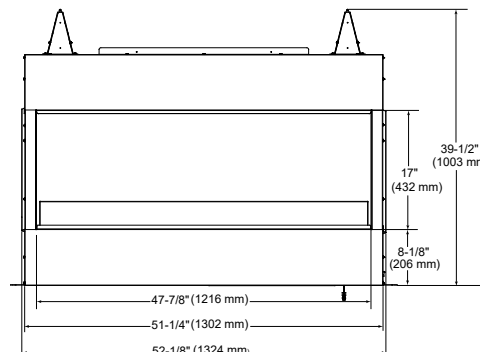

	A	B
Starter Kit	26" (660 mm)	24" (610mm)
Starter Kit + 1 Extension	50" (1,270mm)	48" (1,219mm)
Starter Kit + 2 Extensions	74" (1,880mm)	72" (1,829mm)
Starter Kit + 3 Extensions	98" (2,489mm)	96" (2,438mm)
Starter Kit + 4 Extensions	122" (3,099mm)	120" (3,048mm)

	A	B	C	D	E
in	17	17	45	8	8
mm	432	432	1143	203	203

LANAI

Model	Front Width (A)		Height (B)		Depth (C)		Viewing Area (D x E)	BTU/hr Input
	Unit	Framing	Unit	Framing	Unit	Framing		
Lanai 48"	52-1/8" [1324]	52-3/4" [1340]	39-1/2" [1003]	39-3/4" [1009]	13-3/8" [340]	13-7/8" [352]	47-7/8" x 17" [1216 x 432]	55,000
Lanai 60"	64-1/8" [1629]	64-3/4" [1645]	39-1/2" [1003]	39-3/4" [1009]	13-3/8" [340]	13-7/8" [352]	60" x 17" [1524 x 432]	65,000

Front View

Side View

LANAI SEE-THROUGH

Model	Width		Height		Depth		Viewing Area	BTU/hr Input
	Unit	Framing	Unit	Framing	Unit	Framing		
Lanai See-Through 48"	52-1/8" [1324]	52-3/4" [1340]	39-1/2" [1003]	39-3/4" [1009]	13" [330]	13-7/8" [352]	47-7/8" x 17" [1216 x 432]	55,000

Front View

Side View

FIRE FEATURE SPECIFICATIONS

COURTYARD

Model	Front Width		Back Width		Height		Depth		Viewing Area
	Unit	Framing	Unit	Framing	Unit	Framing	Unit	Framing	
Courtyard-36"	41-3/4" [1060]	43-1/2" [1105]	31-1/2" [800]	43-1/2" [1105]	44" [1118]	44-1/8" [1121]	18" [457]	18-1/8" [459]	36" x 30-3/4" [914 x 781]
Courtyard-42"	47-3/4" [1213]	49-1/2" [1257]	37-1/2" [953]	49-1/2" [1257]	44" [1118]	44-1/8" [1121]	18" [457]	18-1/8" [459]	42" x 30-3/4" [1067 x 781]