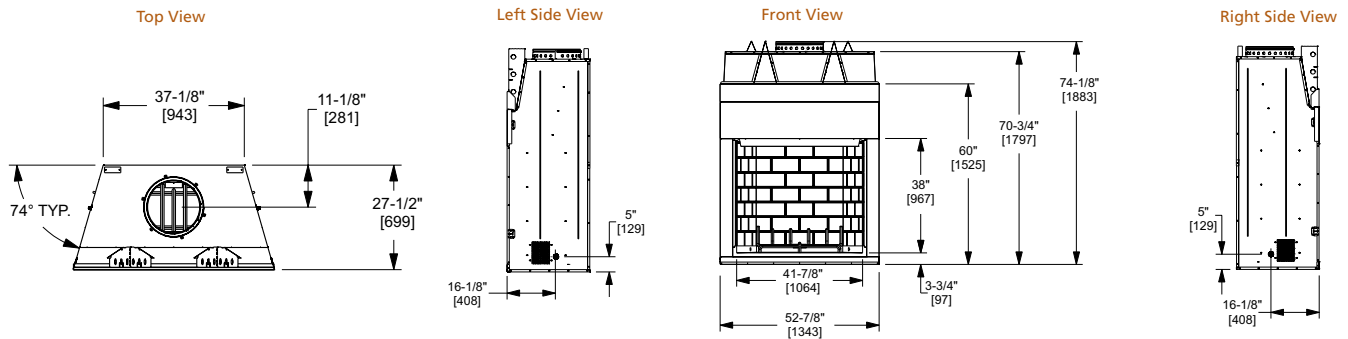

Model	Front Width		Back Width		Height		Depth		Viewing Area
	Unit	Framing	Unit	Framing	Unit	Framing	Unit	Framing	
Montana-36"	42" [1067]	43" [1091]	25" [635]	43" [1091]	42-1/4" [1073]	42-3/8" [1076]	23-1/4" [591]	24-1/8" [613]	36" x 23-1/2" [915 x 597]
Montana-42"	48" [1219]	49" [1246]	31" [787]	49" [1246]	42-1/4" [1073]	42-3/8" [1076]	23-1/4" [591]	24-1/8" [613]	42" x 23-1/2" [1067 x 597]

Drawings to the right represent the 36" and 42" combined.

MODEL	Montana-36"	Montana-42"
A	25" [786]	31" [786]
B	13-7/8" [352]	14" [356]
C	9-1/2" [241]	9-1/2" [241]
D	13-1/4" [337]	14" [356]

CASTLEWOOD

Model	Front Width		Back Width		Height		Depth		Viewing Area
	Unit	Framing	Unit	Framing	Unit	Framing	Unit	Framing	
Castlewood-42"	52-7/8" [1343]	53-7/8" [1368]	37-1/8" [943]	40-1/8" [1019]	74-1/8" [1883]	74-1/2" [1892]	27-1/2" [699]	28-1/2" [724]	41-7/8" x 38" [1063 x 965]