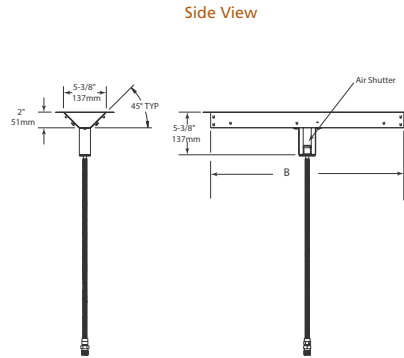

Interior Styles

Traditional

Herringbone

PLAZA

Model	Length	Width	Depth	Viewing Area	BTU/hr Input
Plaza-24"	24" [610]	5-3/8" [137]	5-3/8" [137]	24" x 5-3/8" [613 x 137]	32,000

Clearance to Combustibles

Appliance enclosure must be made entirely of non-combustible materials

	A	B
Starter Kit	26" (660 mm)	24" (610mm)
Starter Kit + 1 Extension	50" (1,270mm)	48" (1,219mm)
Starter Kit + 2 Extensions	74" (1,880mm)	72" (1,829mm)
Starter Kit + 3 Extensions	98" (2,489mm)	96" (2,438mm)
Starter Kit + 4 Extensions	122" (3,099mm)	120" (3,048mm)