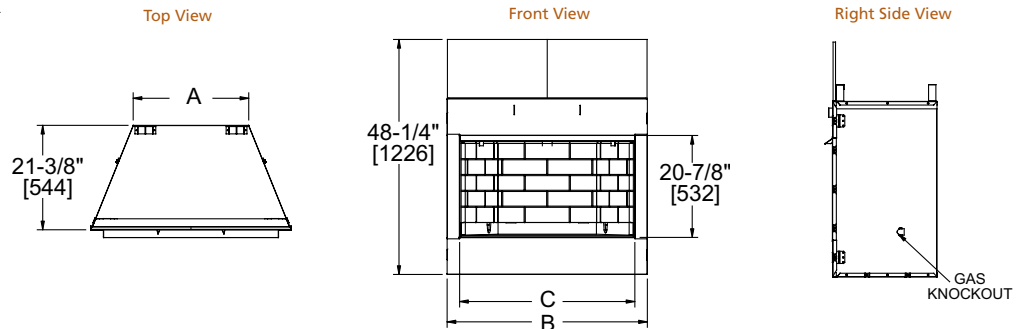

VILLA GAS

Model	Front Width		Back Width		Height		Depth		Viewing Area	BTU/hr Input
	Unit	Framing	Unit	Framing	Unit	Framing	Unit	Framing		
Villa Gas 36"	41" [1041]	42" [1067]	23-3/4" [603]	42" [1067]	39-1/2" [1003]	39-3/4" [1010]	21-3/8" [544]	21-1/2" [546]	36" x 20-7/8" [914 x 532]	40,000 (NG), 40,000 (LP)
Villa Gas 42"	47" [1194]	48" [1219]	29-3/4" [756]	48" [1219]	39-1/2" [1003]	39-3/4" [1010]	21-3/8" [544]	21-1/2" [546]	42" x 20-7/8" [1067 x 532]	42,000 (NG), 42,000 (LP)

MODEL	Villa Gas 36"	Villa Gas 42"
A	23-3/4" [603]	29-3/4" [756]
B	41-1/8" [1045]	47-1/8" [1197]
C	36" [914]	42" [1067]