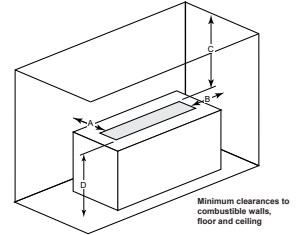

Interior Styles

Traditional

Herringbone

PLAZA

Model	Length	Width	Depth	Viewing Area	BTU/hr Input
Plaza-24"	24" [610]	5-3/8" [137]	5-3/8" [137]	24" x 5-3/8" [613 x 137]	32,000

Clearance to Combustibles

Appliance enclosure must be made entirely of non-combustible materials