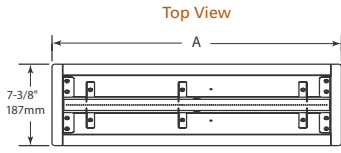

Interior Styles

Traditional

Herringbone

PLAZA

Model	Length	Width	Depth	Viewing Area	BTU/hr Input
Plaza-24"	24" [610]	5-3/8" [137]	5-3/8" [137]	24" x 5-3/8" [613 x 137]	32,000

Clearance to Combustibles

Appliance enclosure must be made entirely of non-combustible materials

	A	B
Starter Kit	26" (660 mm)	24" (610mm)
Starter Kit + 1 Extension	50" (1,270mm)	48" (1,219mm)
Starter Kit + 2 Extensions	74" (1,880mm)	72" (1,829mm)
Starter Kit + 3 Extensions	98" (2,489mm)	96" (2,438mm)
Starter Kit + 4 Extensions	122" (3,099mm)	120" (3,048mm)