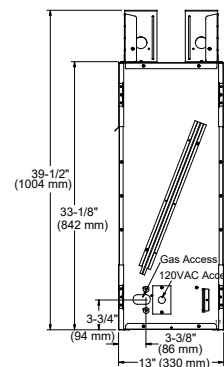

	A	B
Starter Kit	26" (660 mm)	24" (610mm)
Starter Kit + 1 Extension	50" (1,270mm)	48" (1,219mm)
Starter Kit + 2 Extensions	74" (1,880mm)	72" (1,829mm)
Starter Kit + 3 Extensions	98" (2,489mm)	96" (2,438mm)
Starter Kit + 4 Extensions	122" (3,099mm)	120" (3,048mm)

	A	B	C	D	E
in	17	17	45	8	8
mm	432	432	1143	203	203

LANAI

Model	Front Width (A)		Height (B)		Depth (C)		Viewing Area (D x E)	BTU/hr Input
	Unit	Framing	Unit	Framing	Unit	Framing		
Lanai 48"	52-1/8" [1324]	52-3/4" [1340]	39-1/2" [1003]	39-3/4" [1009]	13-3/8" [340]	13-7/8" [352]	47-7/8" x 17" [1216 x 432]	55,000
Lanai 60"	64-1/8" [1629]	64-3/4" [1645]	39-1/2" [1003]	39-3/4" [1009]	13-3/8" [340]	13-7/8" [352]	60" x 17" [1524 x 432]	65,000

Front View

Side View

LANAI SEE-THROUGH

Model	Width		Height		Depth		Viewing Area	BTU/hr Input
	Unit	Framing	Unit	Framing	Unit	Framing		
Lanai See-Through 48"	52-1/8" [1324]	52-3/4" [1340]	39-1/2" [1003]	39-3/4" [1009]	13" [330]	13-7/8" [352]	47-7/8" x 17" [1216 x 432]	55,000

Front View

Side View

FIRE FEATURE SPECIFICATIONS

COURTYARD

Model	Front Width		Back Width		Height		Depth		Viewing Area
	Unit	Framing	Unit	Framing	Unit	Framing	Unit	Framing	
Courtyard-36"	41-3/4" [1060]	43-1/2" [1105]	31-1/2" [800]	43-1/2" [1105]	44" [1118]	44-1/8" [1121]	18" [457]	18-1/8" [459]	36" x 30-3/4" [914 x 781]
Courtyard-42"	47-3/4" [1213]	49-1/2" [1257]	37-1/2" [953]	49-1/2" [1257]	44" [1118]	44-1/8" [1121]	18" [457]	18-1/8" [459]	42" x 30-3/4" [1067 x 781]